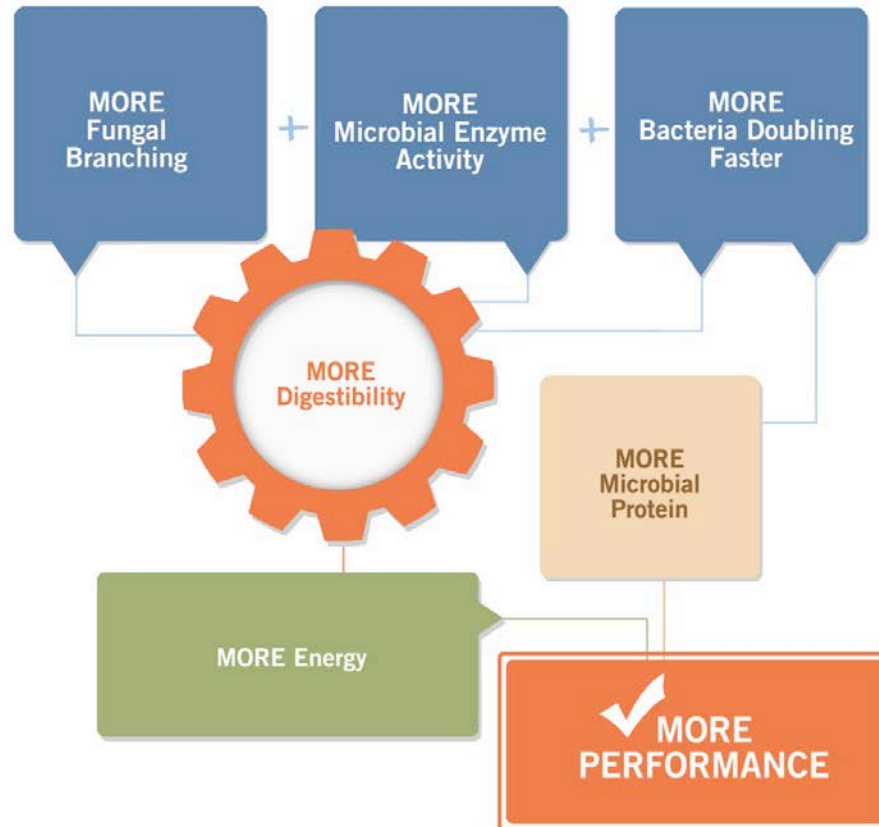

He observed greater growth and efficiency.

POWER UP **PERFORMANCE.**
MAXIMIZE FEED VALUE.

Today . . . **AMAFERM** is created from a proprietary select strain of *Aspergillus oryzae* taken through a proprietary multi-step fermentation process.

POWER UP PERFORMANCE.
MAXIMIZE FEED VALUE.

Amaferm

Control

How Does Amaferm Work?

POWER UP PERFORMANCE.
MAXIMIZE FEED VALUE.

AMAFERM increases digestibility
delivering more energy to the
animal so the producer sees. . .

POWER UP **PERFORMANCE.**
MAXIMIZE FEED VALUE.

Performance

- More Milk
- More Gain/Growth
- More Feed Efficiency
- More Results

POWER UP **PERFORMANCE.**
MAXIMIZE FEED VALUE.

AMAFERM works best when
energy is limited.

POWER UP **PERFORMANCE.**
MAXIMIZE FEED VALUE.