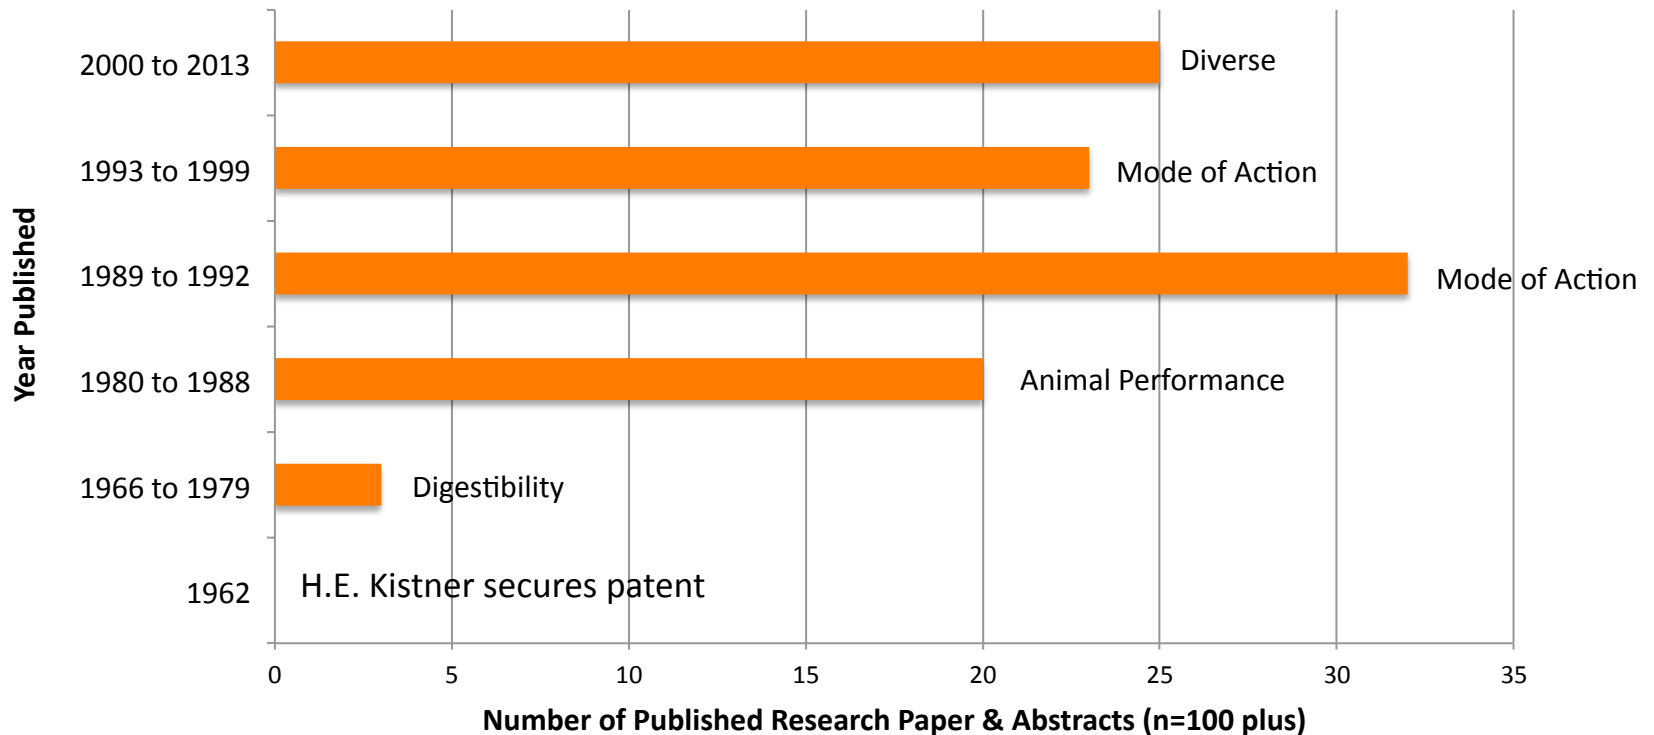

MORE

POWER UP PERFORMANCE.
MAXIMIZE FEED VALUE.

Amaferm is Manufactured by BioZyme

- Located in St. Joseph, Missouri, USA
- Formed in 1962
- Committed to Quality
 - Compliant with ISO 9000, HACCP and Safe Feed – Safe Food certification
 - EU approved
- Committed to State of the Art Production Facilities
- Committed to Research
 - One of the industry's largest, independent database of published research

POWER UP **PERFORMANCE.**
MAXIMIZE FEED VALUE.

AMAFERM Fermentation

POWER UP PERFORMANCE.
MAXIMIZE FEED VALUE.

AMAFERM Published Research

POWER UP PERFORMANCE.
MAXIMIZE FEED VALUE.

BioZyme Research Farm

POWER UP PERFORMANCE.
MAXIMIZE FEED VALUE.